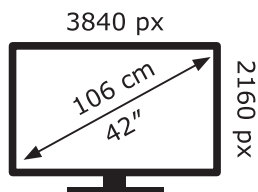

**ENERG** ⚡

**LG Electronics**

42LX1Q6LA

**52** kWh/1000h

ABCDEF**G**

**HDR**

**94** kWh/1000h

2019/2013